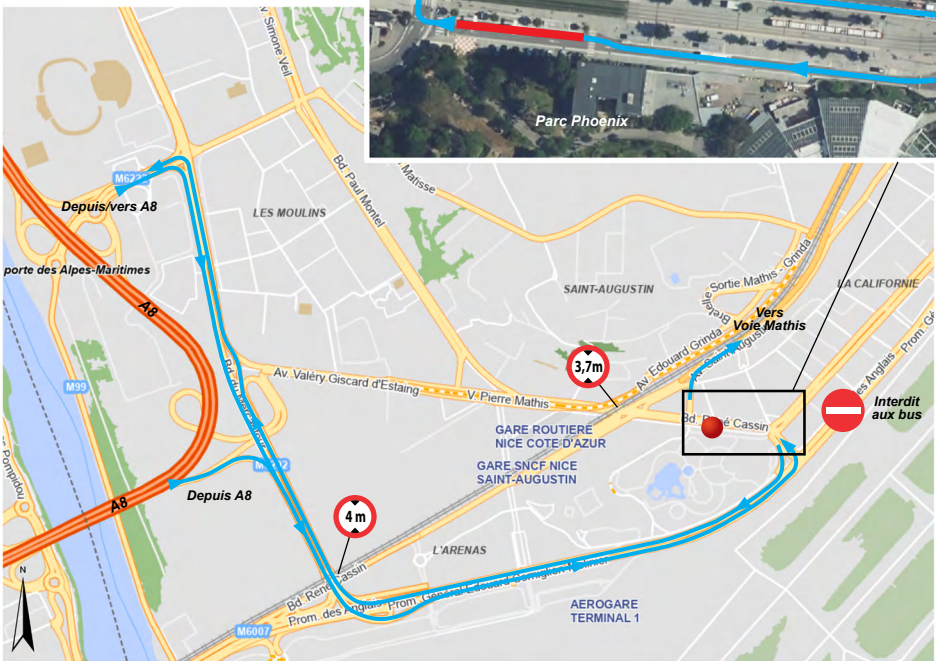

## ECO-DRIVING GUIDELINES:

Turn off  
the engine

After drop-off,  
park only in the  
designated areas:  
Avenue du 15th Corps,  
Phoenix Park, or MIN.

Parking is prohibited  
at public transport  
stops (Lignes d'Azur  
and ZOU!).

### Parc Phoenix

3 spaces  
Half-day

Depuis Vers A8  
Métropole Nice Côte d'Azur

### Avenue du XV<sup>e</sup> Corps

Behind the sports complex  
6 spaces  
Half-day

Métropole Nice Côte d'Azur

### Rue Fodéré

Passenger drop-off / pick-up  
2 spaces  
10 min